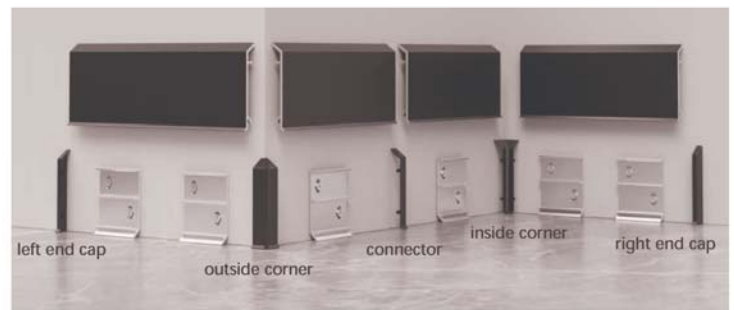

Installation diagram

Accessories

(3cm/5cm/7cm)