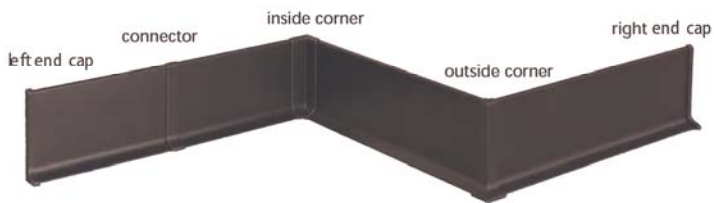

High-end Hanging Mounting Series

Accessories (4cm/6cm/8cm)