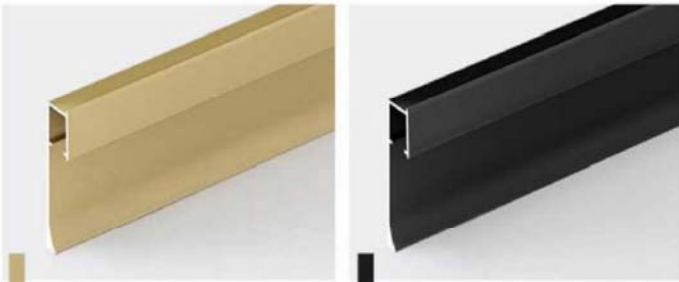

matte black

LED Series

Color Display

matte gold