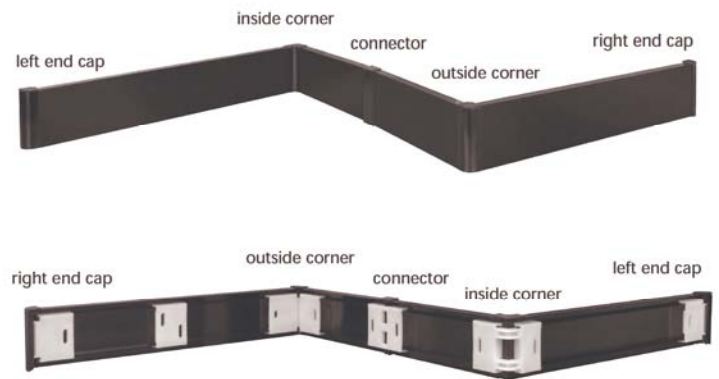

Installation diagram