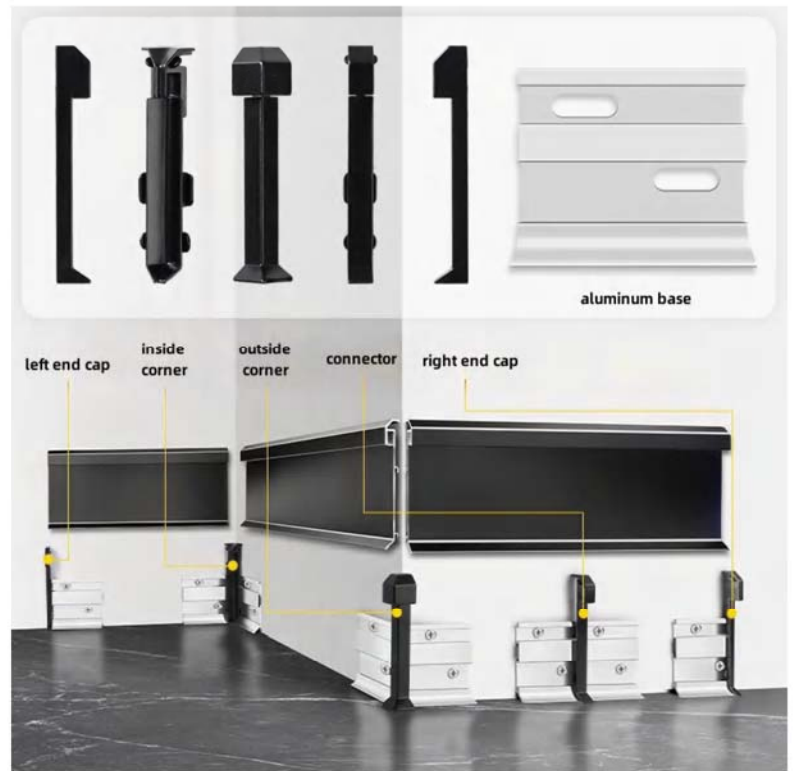

LED Series - Diamond Cut Buckel Mounting

Accessories (6cm/8cm)