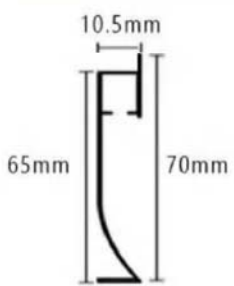

65mm height

Recessed mounting
Down lighting