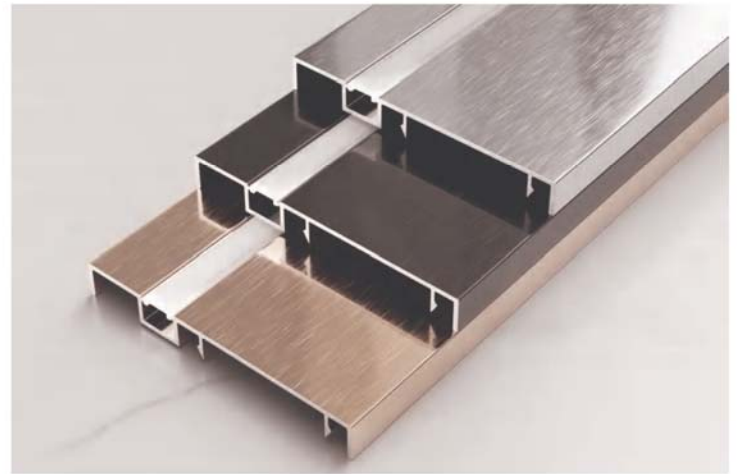

8cm Side Lighting Buckel Mounting Series Specification

Size			
Model	WTM-80	Length	2.5 meters/piece
Color	titanium black brushed, rose gold brushed, iron grey brushed		

Color display