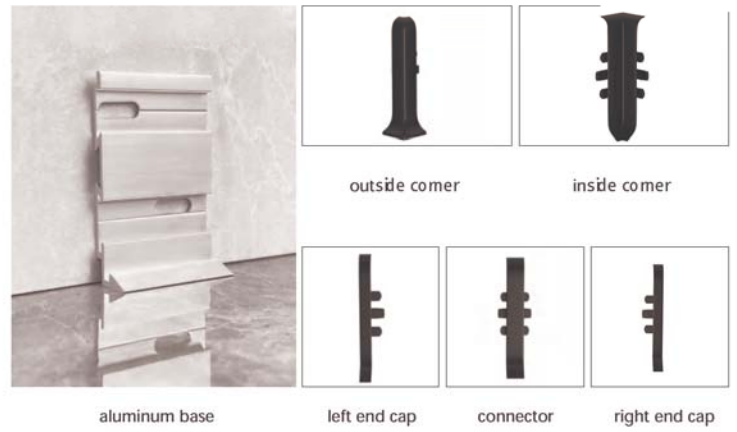

Accessories (4cm/6cm/8cm)