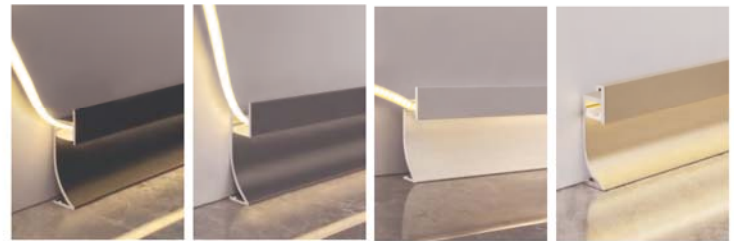

Color display (light on)

black 40mm	grey 40mm	grey 40mm	matte gold 40mm