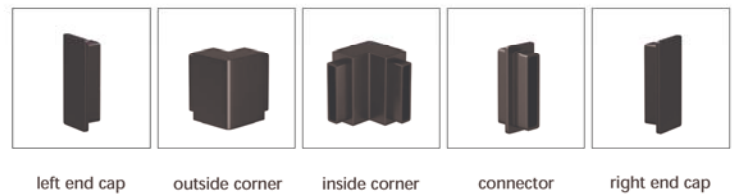

Accessories (2cm)