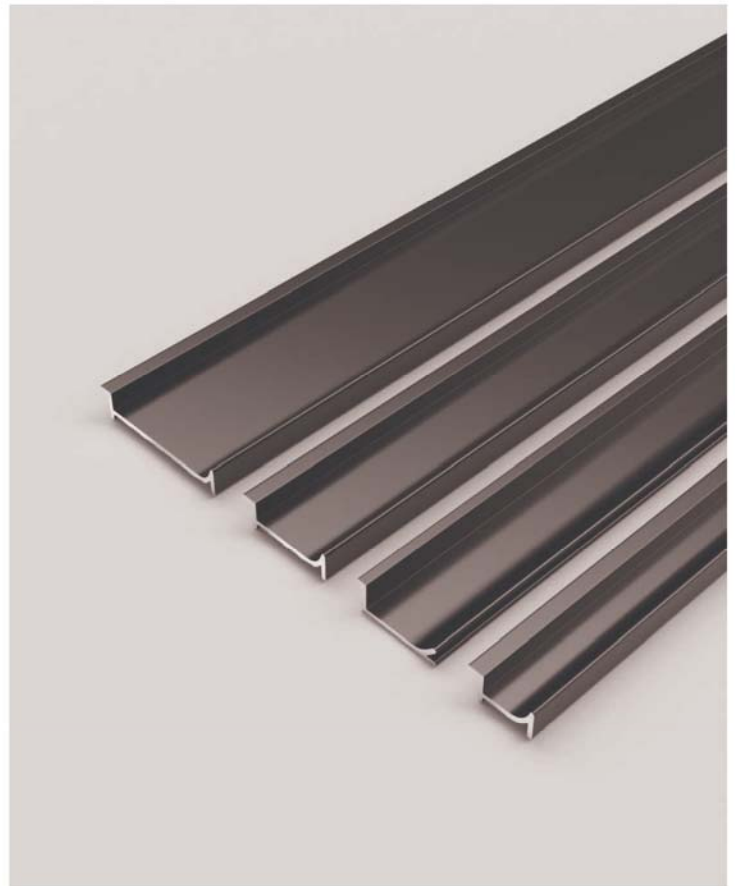

different sizes available