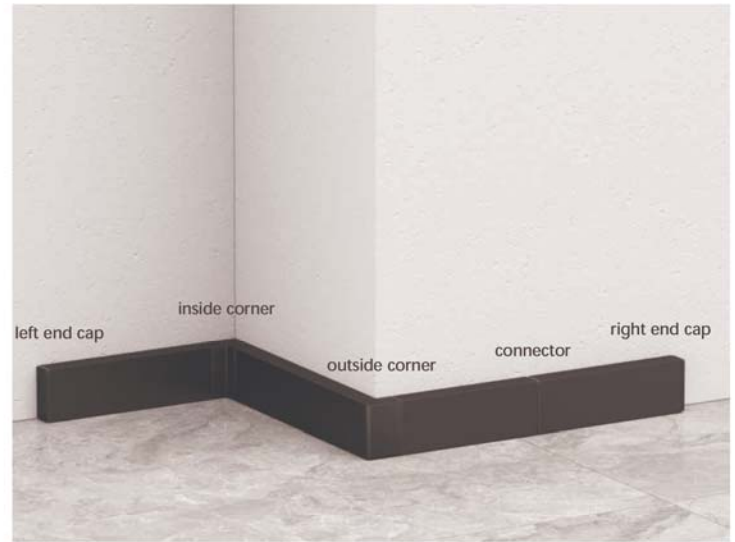

2cm Traceless Series

Installation diagram