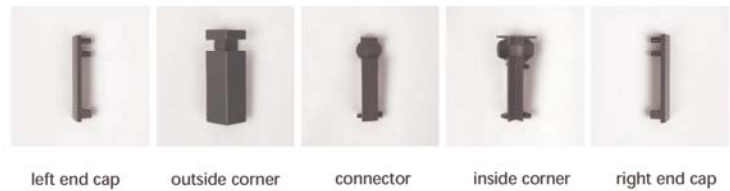

Accessories (5cm)