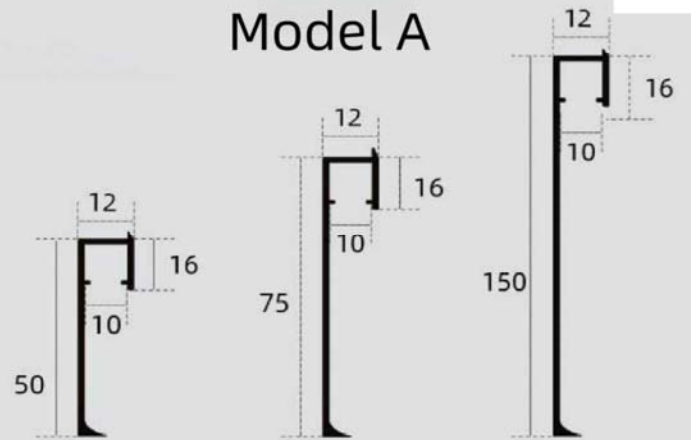

LED Series

Color Display

Model A

Model B