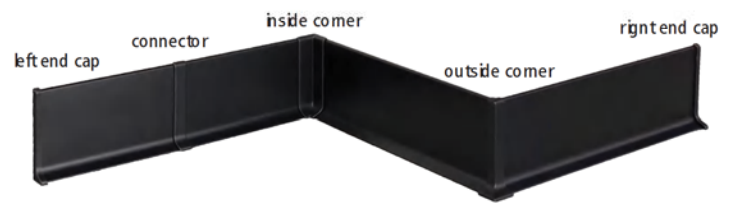

Front installation diagram

Accessories (4.6cm/6cm/8cm)