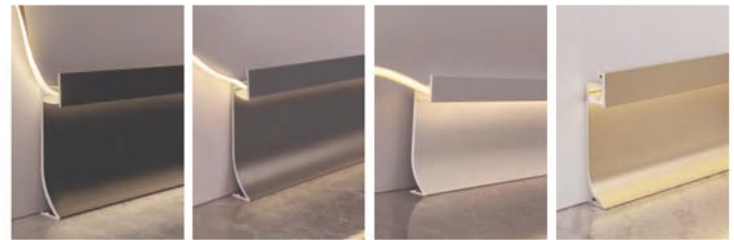

matte gold 65mm	grey 65mm	white 65mm	matte gold 65mm