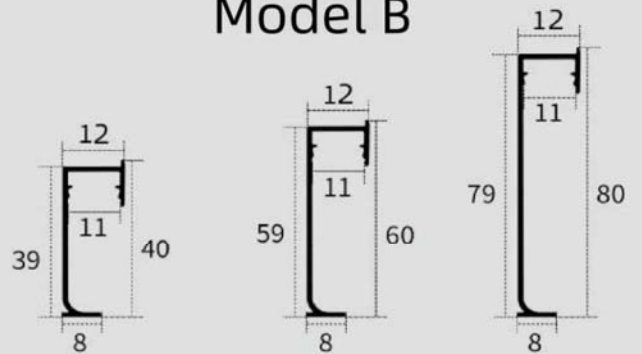

LED Series

Color Display

Model A

Model B