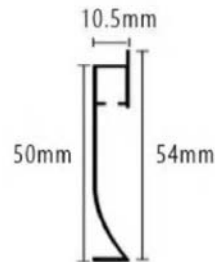

50mm height

Recessed mounting
Down lighting