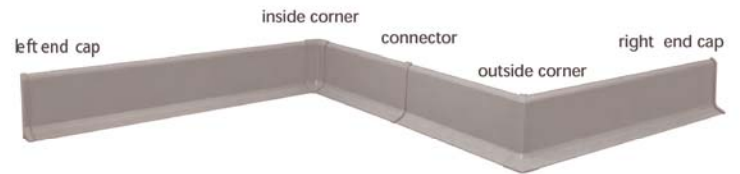

Diamond Cut Snap-in Mounting Series

Front installation diagram