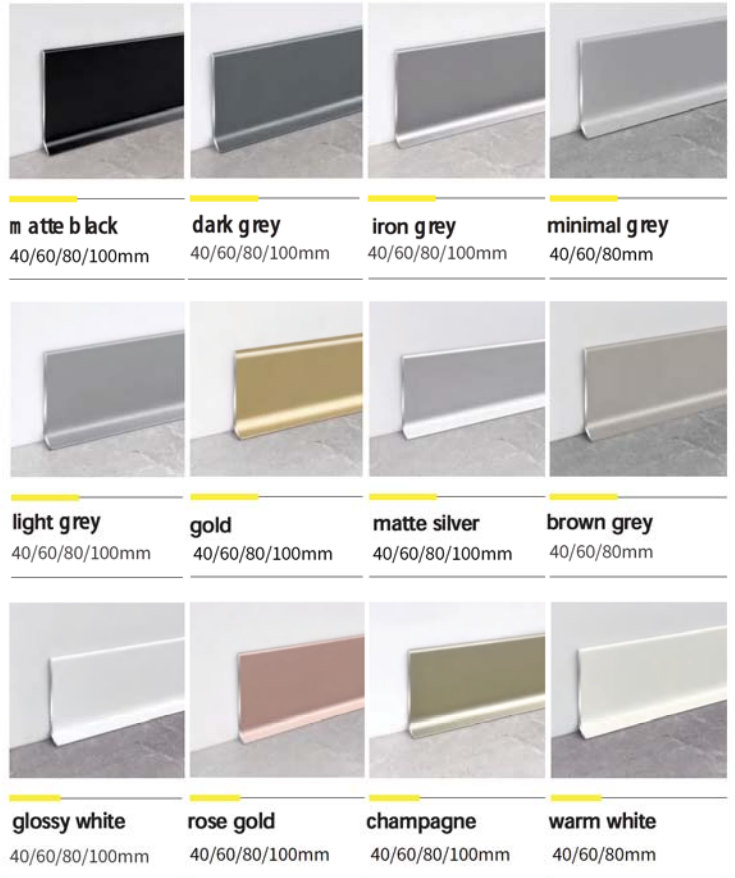

Minimalist Series Specification				
Model	WTA-40	WTA-60	WTA-80	WTA-100
Size				
Length	2.5 meters/piece			
Color	matte black, light grey, dark grey, iron grey, glossy white, rose gold, matte silver, gold, champagne, warm white, brown grey, minimal grey			

Color display