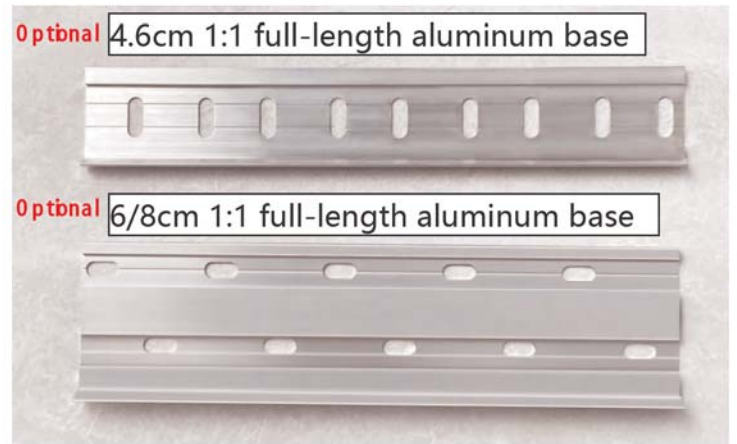

Accessories (4cm/6cm/8cm)