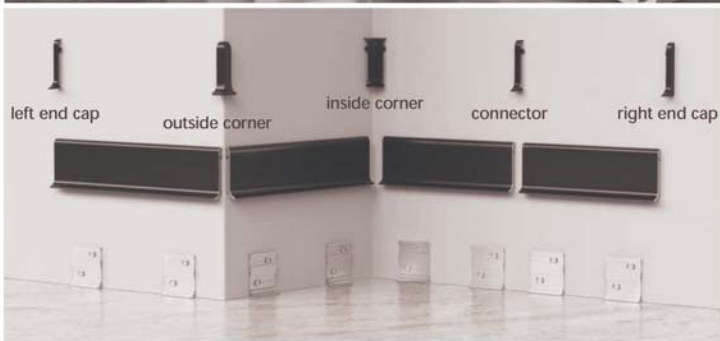

Quick Hanging Mounting Series